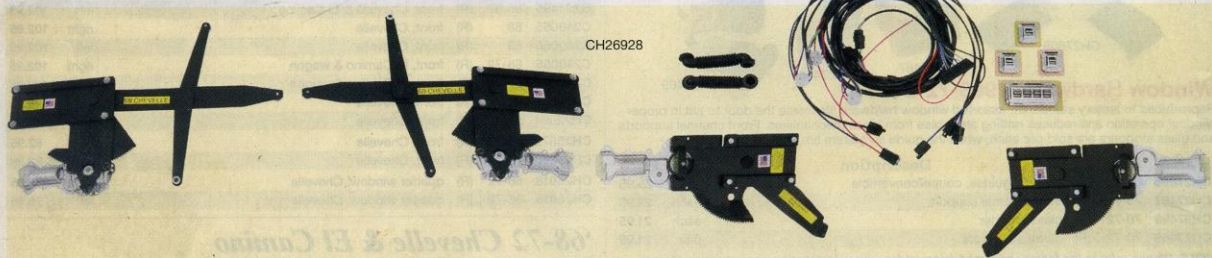

'64-72 Chevelle

Front and rear window switch kits

FREE Shipping
on this item!

Power Window Kits, 1964-72

This is a direct bolt-in, model-specific, power window kit that converts manual windows over to power. It comes with regulators (made of 1018 cold-roll steel for strength and durability), Delco motors, brass thrust bearings, switches, conduit and wiring. Gears have been treated for long life. Kit carries a lifetime warranty.

Part#	Year	Description	Qty	Price	Part#	Year	Description	Qty	Price
CH26926	64-67 (A)	coupe, El Camino	KIT	1,064.45	CH26928	69	(A) coupe, convertible	KIT	1,064.45
CH27040	64-67 (A)	convertible	KIT	1,064.45	CH27059	70	(A) coupe, convertible	KIT	1,064.45
CH26927	68	(A) coupe, convertible	KIT	1,064.45	CH26929	71-72 (A)	coupe, convertible	KIT	950.45